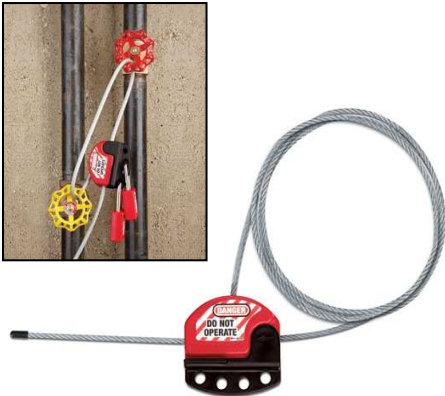

Master Lock S806 Cable Lockout

- Patented 5/32" (4 mm) diameter pull-tight cable adjusts for a secure fit every time
- Integrated safety hasp and cable is ideal for multiple circuit breaker panel and side-by-side gate valve lockouts
- Tough, flexible multi-stranded steel cable is insulated with a clear plastic coating (PVC free)
- Feed the cable end through the points to be locked out, then back through the lockout body
- Cinch it tight to remove any slack with the patented locking feature
- Performs effectively in extreme conditions (-50°F to +300°F)
- Includes high-visibility, re-usable, write-on safety labels (English, French & Spanish)

Model	Description	List Price
S806CBL2	2 foot cable lockout	\$23.38
S806CBL3	3 foot cable lockout	\$23.38
S806CBL4	4 foot cable lockout	\$23.38
S806CBL5	5 foot cable lockout	\$23.38
S806	6 foot cable lockout	\$23.38
S806CBL7	7 foot cable lockout	\$24.13
S806CBL8	8 foot cable lockout	\$24.88
S806CBL9	9 foot cable lockout	\$25.63
S806CBL10	10 foot cable lockout	\$26.38
S806CBL11	11 foot cable lockout	\$27.13
S806CBL12	12 foot cable lockout	\$27.88
S806CBL13	13 foot cable lockout	\$28.63
S806CBL14	14 foot cable lockout	\$29.38
S806CBL15	15 foot cable lockout	\$30.13
S806CBL16	16 foot cable lockout	\$30.88
S806CBL17	17 foot cable lockout	\$31.63
S806CBL18	18 foot cable lockout	\$32.38
S806CBL19	19 foot cable lockout	\$33.13
S806CBL20	20 foot cable lockout	\$33.88
S806CBL21	21 foot cable lockout	\$34.63
S806CBL22	22 foot cable lockout	\$35.38
S806CBL23	23 foot cable lockout	\$36.13
S806CBL24	24 foot cable lockout	\$36.88
S806CBL25	25 foot cable lockout	\$37.63
S806CBL26	26 foot cable lockout	\$38.38
S806CBL27	27 foot cable lockout	\$39.13
S806CBL28	28 foot cable lockout	\$39.88
S806CBL29	29 foot cable lockout	\$40.63
S806CBL30	30 foot cable lockout	\$41.38